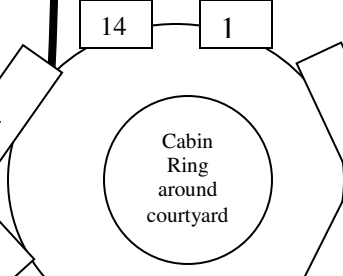

CAMP HAIASTAN

Summer St./
Camp Entrance

Caretaker's
House

Office

NERO camp use below this line

PARKING LOT &
Smokers' Guild

Infirmary/
M-Camp

Small
Field

2/2M/3

Smokers
Guild

Pavilion

14

1

4/4M/5

Left
Upper

Right
Upper